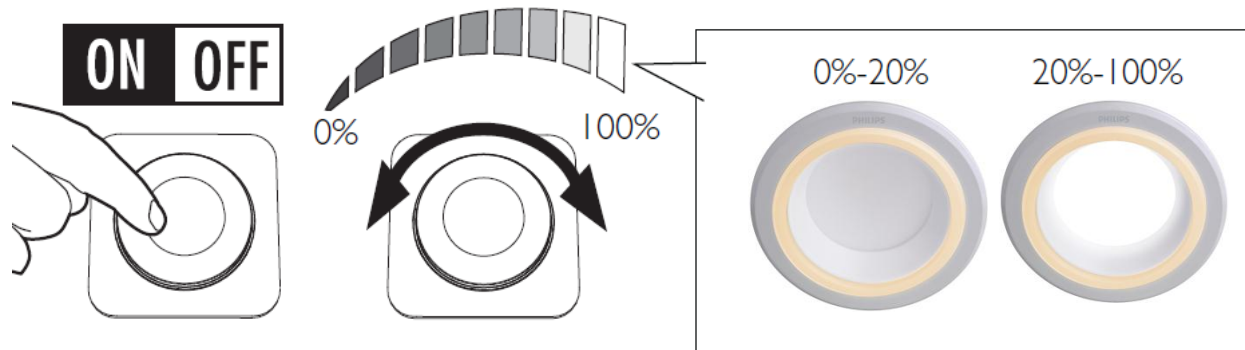

Value Downlight - Dimmable

It is a practical and convenient spot light that lets you easily experience the various benefits of LED dimmable lighting.

Highlights

- **Dimmable with night light function**
- **Available in 3 CCT (2700K, 4000K, 6500K)**
- **Anti-glare diffuser**

How does dimmable downlight work?

Turn up to full brightness (>20% - 100%) for general lighting needs.
Dim down to lowest level (<20%) for night lighting.

LED Dimmer Switch Included*

- Work as a normal on/off switch with dimming function
- Easy brightness level adjustment at your finger tips