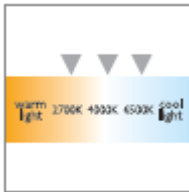

Cozy bright light (2700K, 4000K, 6500K available) with good color rendering (CRI>80).