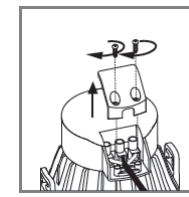

Integrated driver with connector for easy installation.