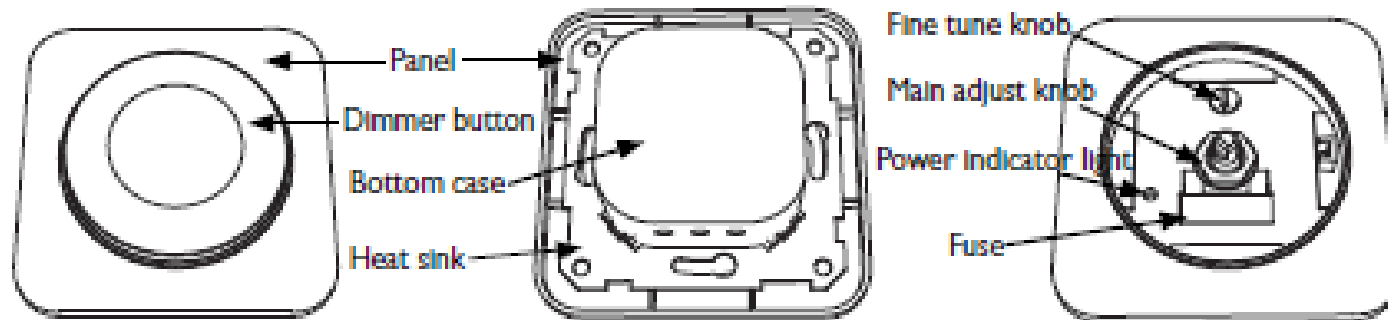

LED Dimmer Switch Included*

- Work as a normal on/off switch with dimming function
- Easy brightness level adjustment at your finger tips

*Selected items only