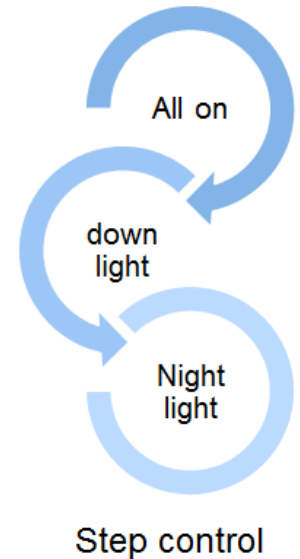

Value Downlight - Dimmable

It is a practical and convenient spot light that lets you easily experience the various benefits of LED dimmable lighting.

Highlights

- **Dimmable with night light function**
- **Available in 3 CCT (2700K, 4000K, 6500K)**
- **Anti-glare diffuser**

How does dimmable downlight work?

Turn up to full brightness (>20% - 100%) for general lighting needs.
Dim down to lowest level (<20%) for night lighting.

LED Dimmer Switch Included*

- Work as a normal on/off switch with dimming function
- Easy brightness level adjustment at your finger tips