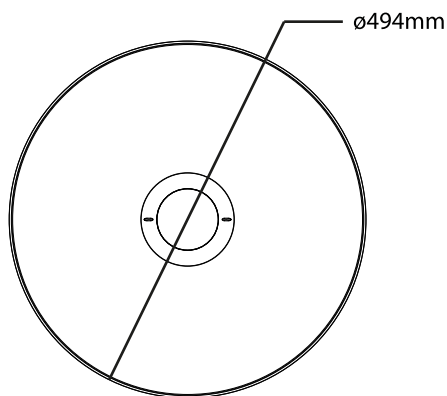

## Specifications

Note: All specifications subject to change without prior notice.

Model No.	Power	Power Factor	Beam Angle	Colour Temp.	Lumen	CRI	Night Light
LCR1930M	30W	0.9	160°	3000-6500K	2700lm	>80	CCT : 2700K, Power : 1W

## Dimension

**AZPRESS+** LCR1930M LED Ceiling Light  
19-inch, ø494 x 91(H)mm